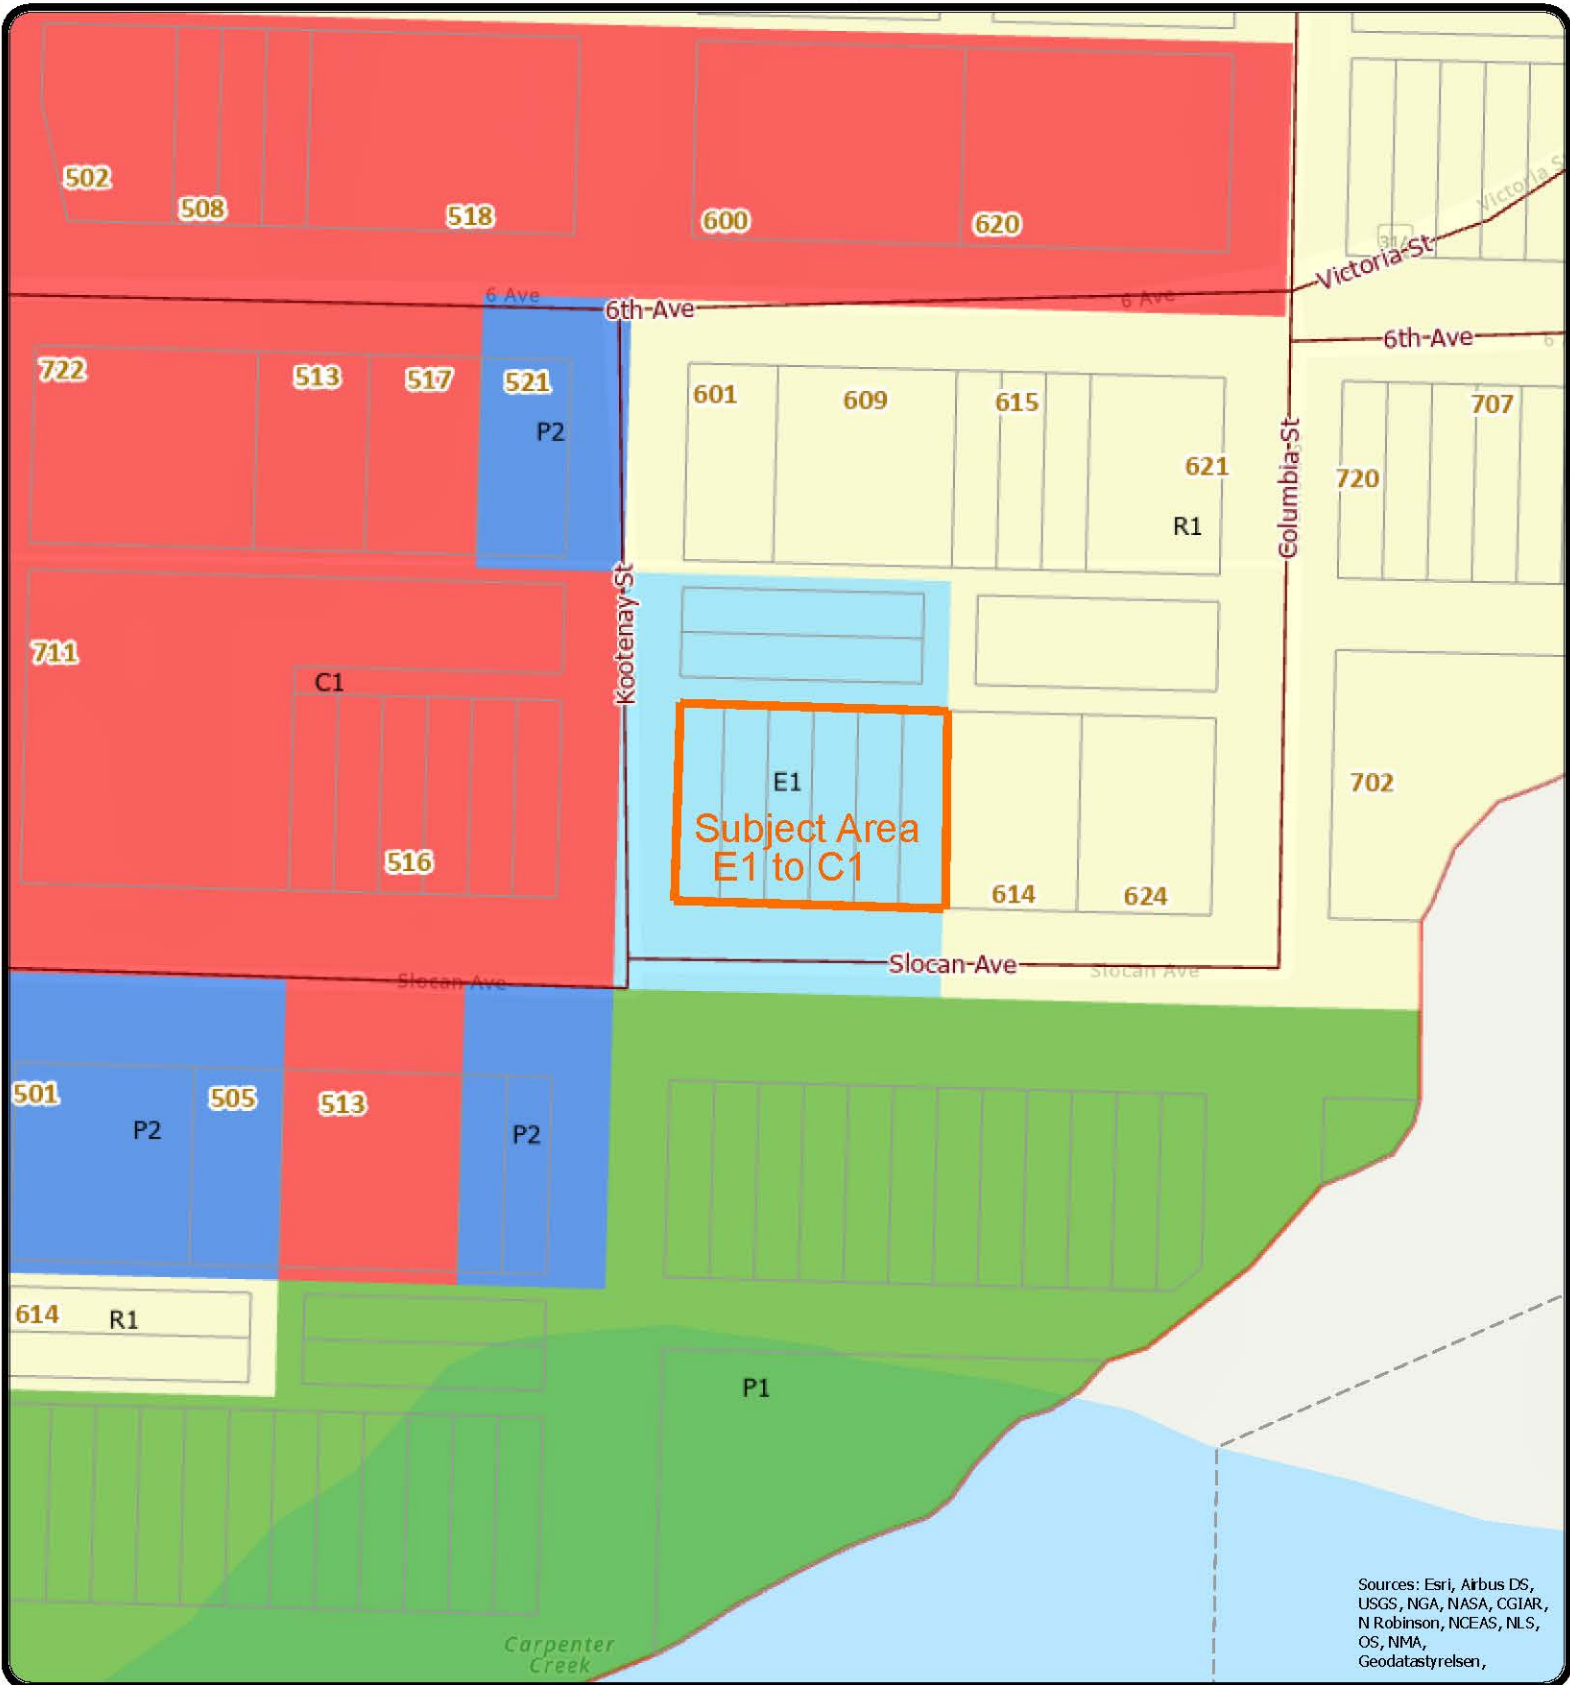

# RDCK Map

Sources: Esri, Airbus DS, USGS, NGA, NASA, CGIAR, N Robinson, NCEAS, NLS, OS, NMA, Geodataslyrselen,

REGIONAL DISTRICT OF CENTRAL KOOTENAY  
 Box 590, 202 Lakeside Drive,  
 Nelson, BC V1L 5R4  
 Phone: 1-800-268-7325 www.rdck.bc.ca  
 maps@rdck.bc.ca

Legend	
<span style="color: red;">■</span> Commercial	<span style="background-color: yellow;">■</span> Residential 1
<span style="background-color: lightblue;">■</span> Environmental Reserve	<span style="border: 2px dashed red;">■</span> Electoral Areas
<span style="background-color: blue;">■</span> Institutional	<span style="border-bottom: 2px solid red;">—</span> RDCK Roads
<span style="background-color: green;">■</span> Parks and Recreation	<span style="border: 1px solid black;">□</span> Cadastre
	<span style="color: orange;">●</span> Civic Address

Map Scale:

1:2,000

Date: July 26, 2021

The mapping information shown are approximate representations and should only be used for reference purposes. The Regional District of Central Kootenay is not responsible for any errors or omissions on this map.