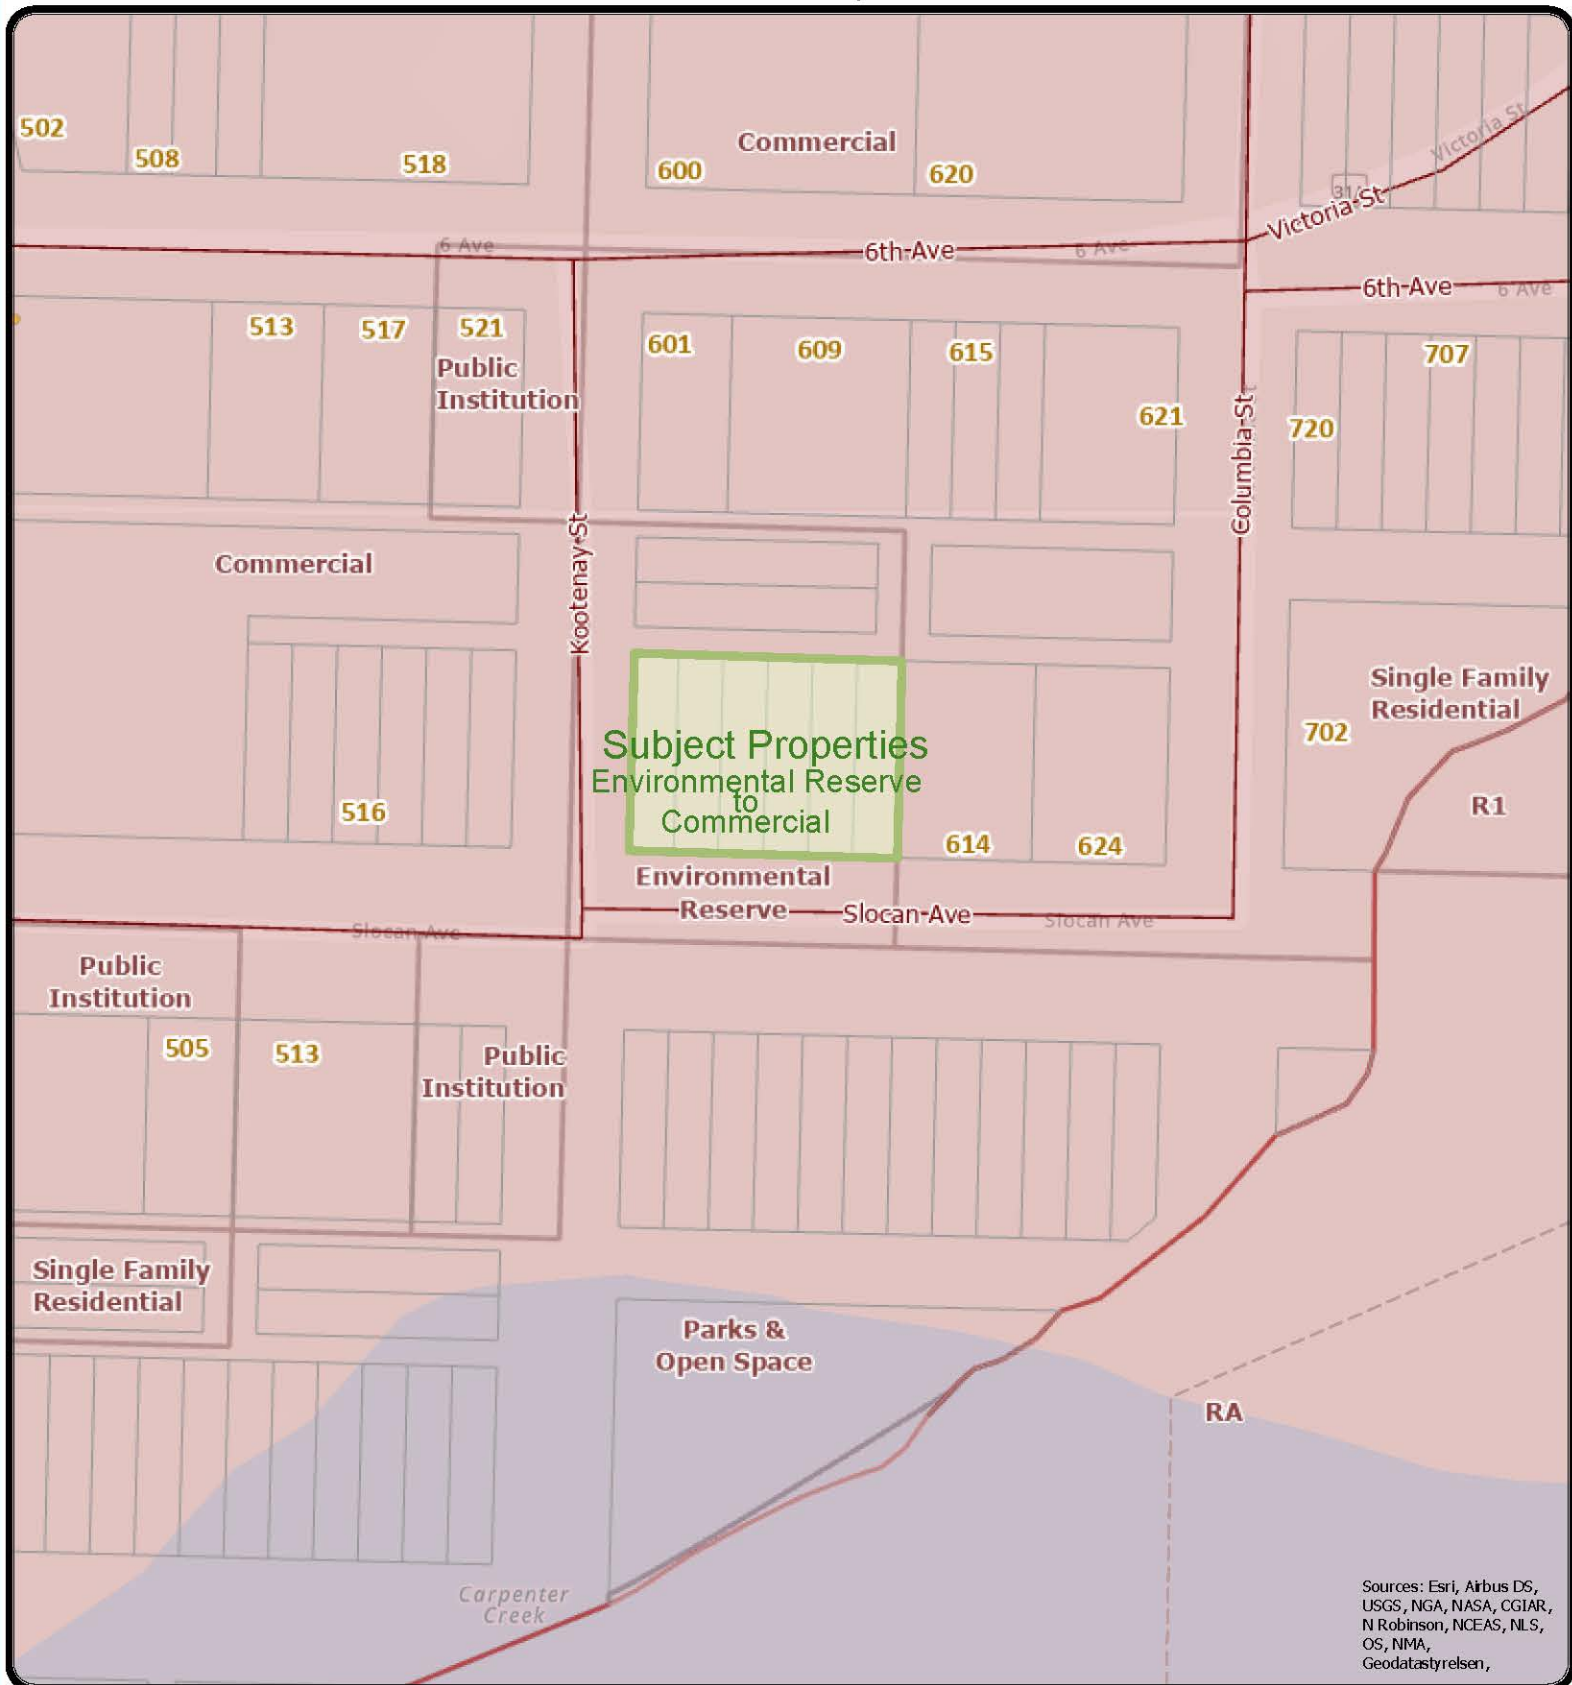

RDCK Map

Sources: Esri, Airbus DS, USGS, NGA, NASA, CGIAR, N Robinson, NCEAS, NLS, OS, NMA, Geodataslyrsen,

REGIONAL DISTRICT OF CENTRAL KOOTENAY
 Box 590, 202 Lakeside Drive,
 Nelson, BC V1L 5R4
 Phone: 1-800-268-7325 www.rdck.bc.ca
 maps@rdck.bc.ca

Legend

- Official Community Plan
- Electoral Areas
- RDCK Roads
- Cadastre
- Civic Address

Map Scale:

1:2,000

Date: August 5, 2021

The mapping information shown are approximate representations and should only be used for reference purposes. The Regional District of Central Kootenay is not responsible for any errors or omissions on this map.